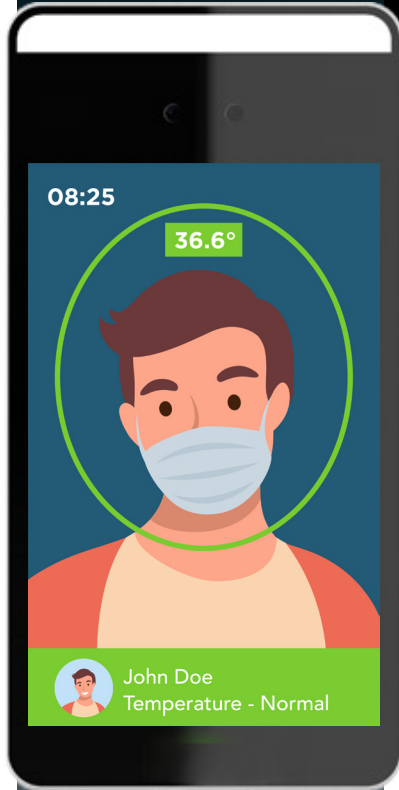

TASK

TEMPERATURE & ADVANCED SCREENING KIOSK

MASK DETECTION

FACIAL RECOGNITION

TEMPERATURE DETECTION

AUTOMATIC MANAGEMENT OF ENTRANCES FOR EPIDEMIC PREVENTION

The TASK, designed for facial recognition and temperature detection, ensures hygienic touch-free access and health management. Quick and easy installation makes it suitable for any environment. Management software is included for configuration and administration of devices. The kiosk recognizes faces even if the user is wearing a mask (PPE). This biometric solution is designed to promote the health and safety of employees and visitors.

Secure and easy-to-use biometric access control and health management. Mask detection option and temperature readings within 0.5°F (0.3°C) accuracy.
Temperature Measuring Distance: 1.5' to 4' (0.5 to 1.3 m)
Facial Recognition Distance: 1.5' to 7.5' (0.5 to 2.3 m)

Eliminating the Need for

Unnecessary Human Contact

SPECIFICATIONS

Display:
7" HD LCD 600 x 1024

Camera Resolution:
2 Mega Pixel (JPEG)

Face database capacity:
30,000 Face (template)

Response Speed:
0.2 seconds

Temperature sensor:
Thermopile Infrared

NDA compliant

Feedback:
- on display
- vocal message
- email notification

Operating temperature:
10°C to 50°C (50°F to 122°F)

Power Supply (Provided):
12 VDC / 2 A

Monitor Dimension:
8.6" W x 4.4" H x 0.85 L"
(22.8 x 11.2 x 2.2 cm)