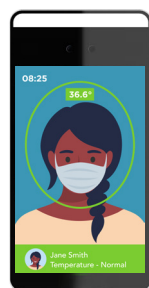

DESKTOP STAND

1.3" x 7.4" H (33 x 189 H cm)

MEDIUM COLUMN

24" (60 cm)

LARGE COLUMN

43" (110 cm)

BY PREVENTING

DETECTION DISTANCE

Safely detects visitors temperatures from a distance of 1.5-4 feet keeping them and your staff safe.

CONTROL

The TASK can activate a door operator or can be installed on a turnstile to manage entrances.