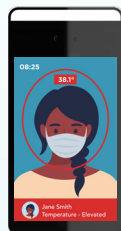

TASK

TEMPERATURE & ADVANCED SCREENING KIOSK

Canon

BE PROACTIVE

30,000 FACES

Recognizes up to 30,000 faces

EMAIL NOTIFICATION

Automatically sends email notification when an abnormal temperature is detected, when the mask is missing, or when the face is not recognized.