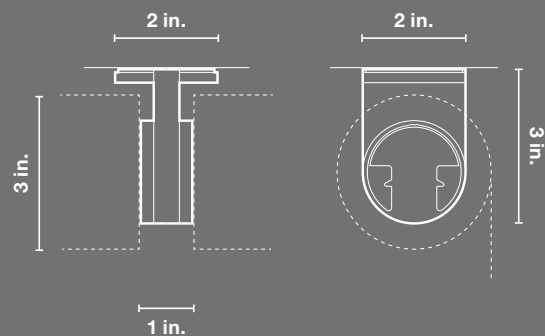

## SHADE SIZE

- Width: 20" to 144"
- Height: 12" to 144"

END BRACKET

CENTER BRACKET

JAMB BRACKET