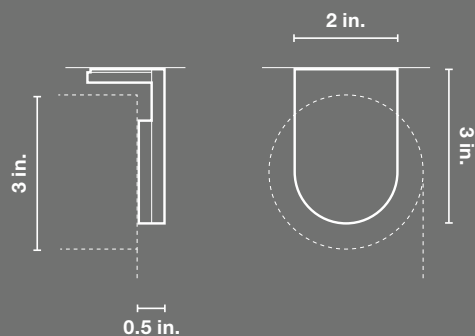

A tradition of excellence.

For more than 50 years, Lutron has been a pioneer in technology, innovation, and design. We invented modern electronic lighting control, after all. The PALLADIOM Shading System embodies the best of our capabilities. So whether admiring the precision of its workmanship or the wonder of its technology, the PALLADIOM Shading System is a thing of beauty. Enjoy what you see, from any direction. The view is limitless.

END BRACKET