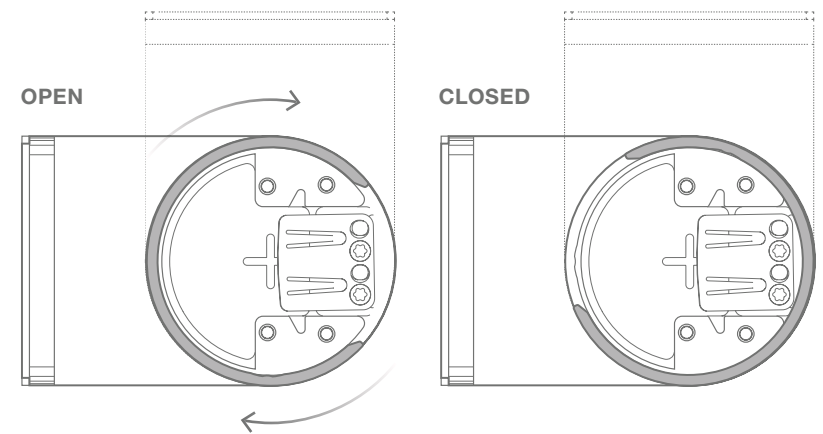

## Technology that's **forward-thinking.**

The brackets combine superior workmanship with ingeniously hidden electronics. They have been machined into an aluminum unibody structure that honors the integrity of pure architectural form across a range of mounting conditions—ceiling, wall or jamb. Moreover, within the brackets, the bracket rings can slide open to reveal the programming buttons and indicator LEDs. The design is utterly seamless.