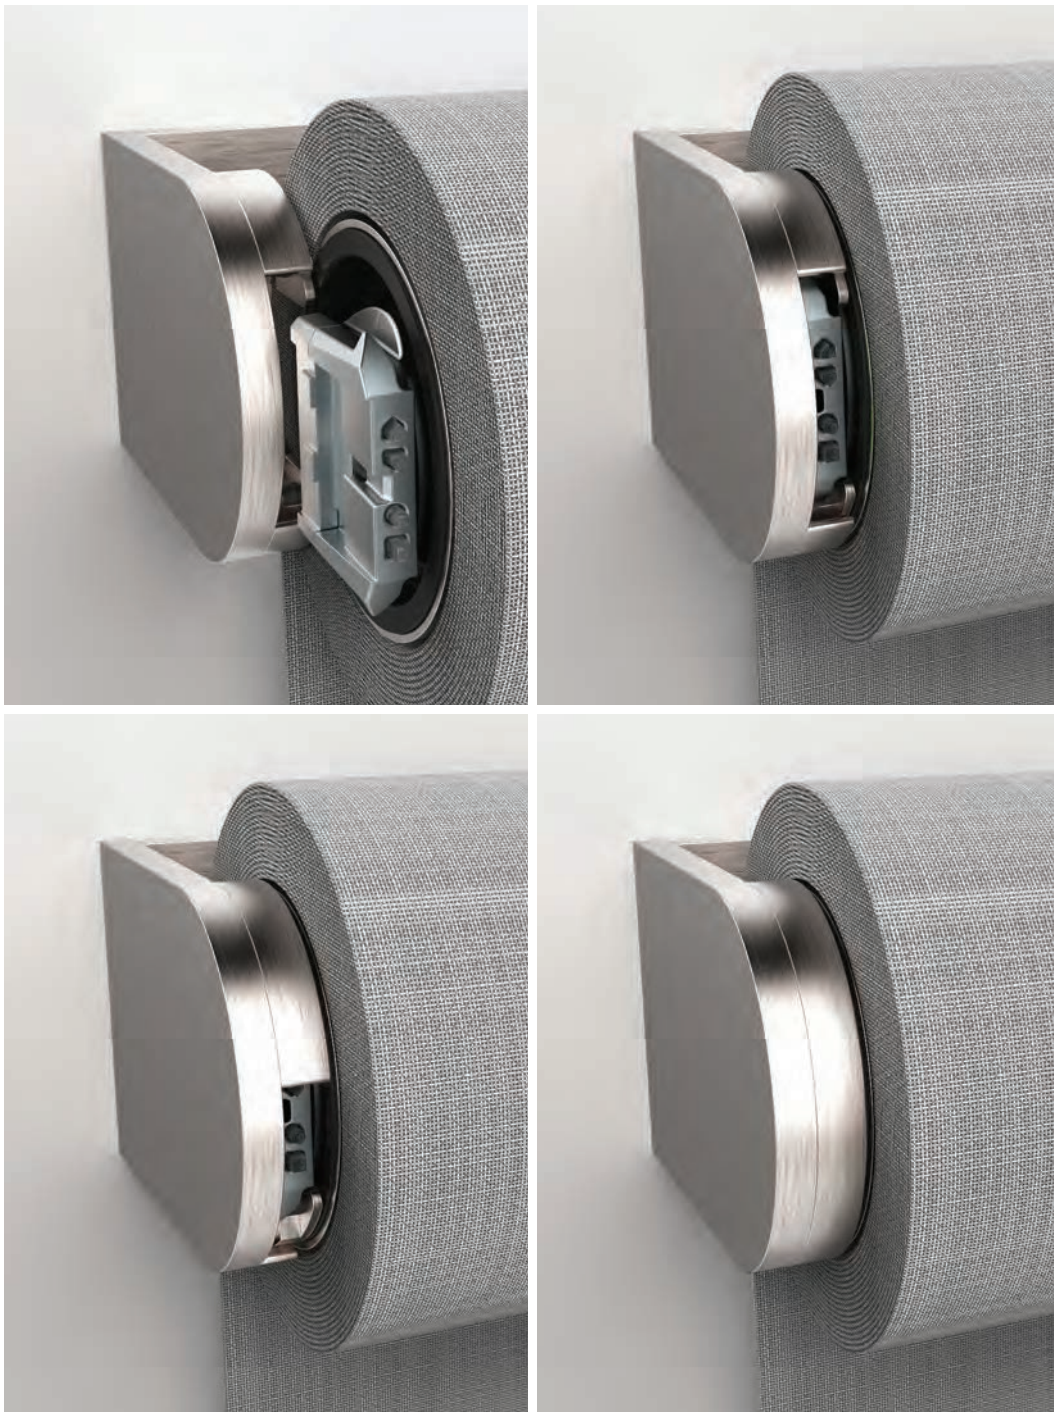

## Technology that's **forward-thinking.**

The brackets combine superior workmanship with ingeniously hidden electronics. They have been machined into an aluminum unibody structure that honors the integrity of pure architectural form across a range of mounting conditions—ceiling, wall or jamb. Moreover, within the brackets, the bracket rings can slide open to reveal the programming buttons and indicator LEDs. The design is utterly seamless.