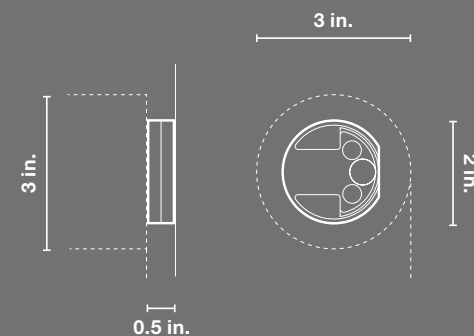

## SHADE SIZE

- Width: 20" to 144"
- Height: 12" to 144"

END BRACKET

CENTER BRACKET

JAMB BRACKET