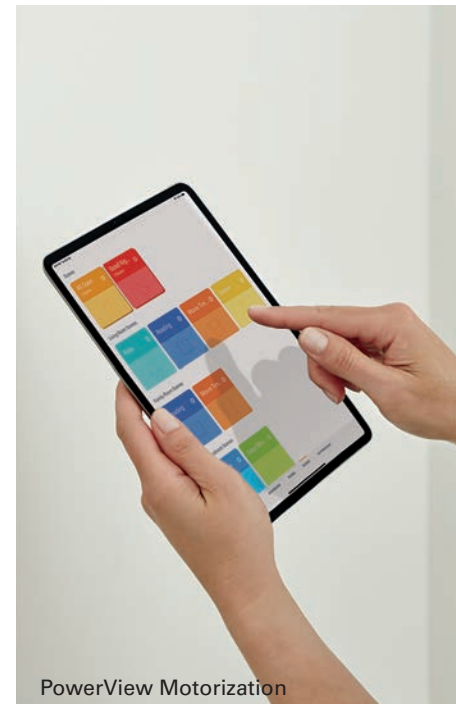

Safety

No dangling cords for enhanced child and pet safety.

Six Colors

- Bronze
- Graphite
- Mushroom Sparkle
- Champagne
- Silver
- White Diamond

Combination Wand/Cord

Traveling Wand

PowerView Motorization

Installation Options

Choose the option that best fits your application.

All mounting options available in left, right or split stack.

Inside Mount

Inside mounts are not recommended due to light gaps that occur on the sides when the vanes are closed.