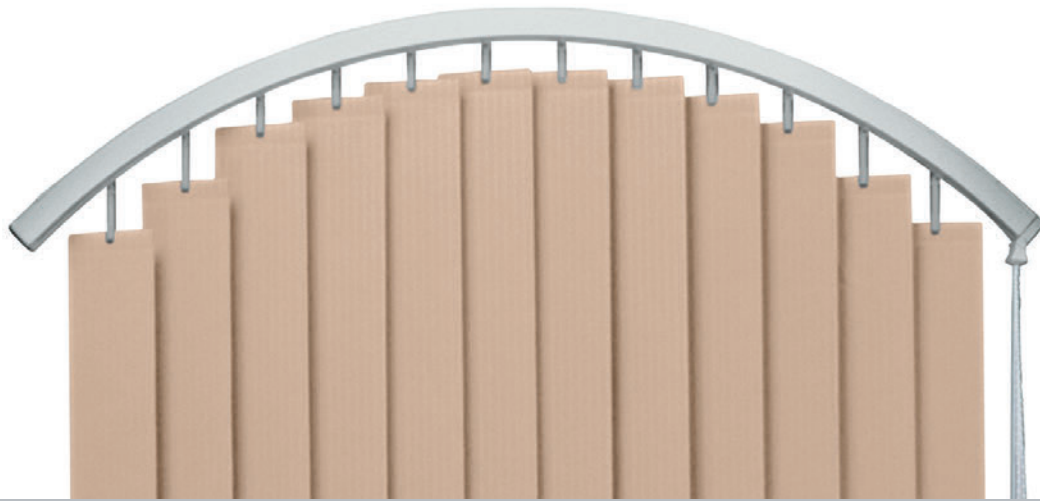

Additional Options

SPECIALTY SHAPES

- Ideal for specialty applications.
- Specialty shapes are available in arches, curves, slopes, straight-track and skylights, using the Specialty Systems Headrail.

MOTORIZATION

- Perfect solution for extra-large blinds or those that are hard to reach.
- Tilt and traverse available on Specialty Systems Headrail only.